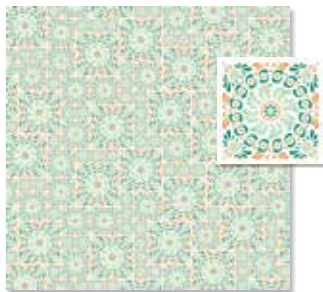

1. Verde Smeraldo / Emerald Green

Colori abbinati /
Matching colours

Bianco /
White

Verde Foresta /
Forest Green

Arancio /
Orange