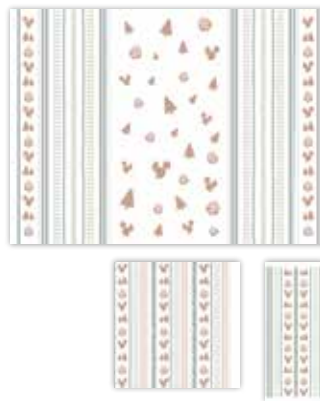

2. Cappuccino

Colori abbinati /
Matching colours

Bianco /
White

Verde Foresta /
Forest Green

Tortora /
Dove Grey