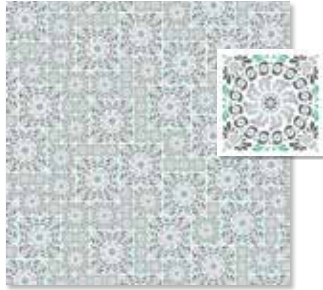

COSTIERA

1. Roccia / Rock Grey

Colori abbinati /
Matching colours

Bianco /
White

Stone Grey