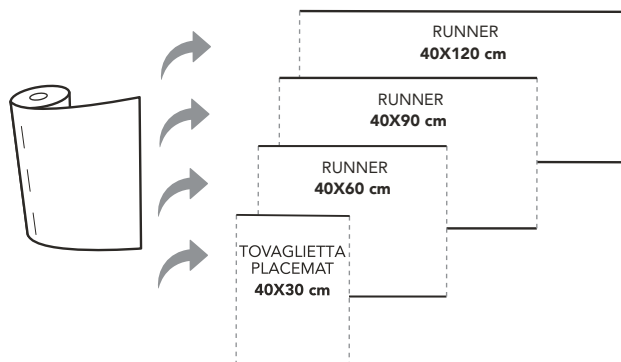

8. Tabacco / *Tobacco*

9. Tortora / *Dove Grey*

SMART RUNNER

Colore / Colour	Codice / Code	Linea / Line	Descrizione / Description	Pezzi/Conf. / Pieces/Pack	Conf./Cart. / Packs/Cart.	Codice EAN / EAN Code
<b>CANVAS</b>						
1. Zucca / Pumpkin	88456000	Tablewear	Tovagliolo / Napkin 40x40	50	16	8000664845605
	88654400	Tablewear	Smart Runner 0,40x24 mt	1	4	8000664865443
2. Rosa Orchidea / Orchid Pink	88456100	Tablewear	Tovagliolo / Napkin 40x40	50	16	8000664845612
	88654500	Tablewear	Smart Runner 0,40x24 mt	1	4	8000664865450
3. Blu Provence / Provence Blue	88456200	Tablewear	Tovagliolo / Napkin 40x40	50	16	8000664845629
	88654600	Tablewear	Smart Runner 0,40x24 mt	1	4	8000664865467
4. Zaffiro / Saffire	88456300	Tablewear	Tovagliolo / Napkin 40x40	50	16	8000664845636
	88654700	Tablewear	Smart Runner 0,40x24 mt	1	4	8000664865474
5. Salvia / Sage	88456400	Tablewear	Tovagliolo / Napkin 40x40	50	16	8000664845643
	88654800	Tablewear	Smart Runner 0,40x24 mt	1	4	8000664865481
6. Verde / Green	88456500	Tablewear	Tovagliolo / Napkin 40x40	50	16	8000664845650
	88654900	Tablewear	Smart Runner 0,40x24 mt	1	4	8000664865498
7. Cappuccino	88456600	Tablewear	Tovagliolo / Napkin 40x40	50	16	8000664845667
	88655000	Tablewear	Smart Runner 0,40x24 mt	1	4	8000664865504
8. Tabacco / Tobacco	88456700	Tablewear	Tovagliolo / Napkin 40x40	50	16	8000664845674
	88655100	Tablewear	Smart Runner 0,40x24 mt	1	4	8000664865511
9. Tortora / Dove Grey	88456800	Tablewear	Tovagliolo / Napkin 40x40	50	16	8000664845681
	88655200	Tablewear	Smart Runner 0,40x24 mt	1	4	8000664865528