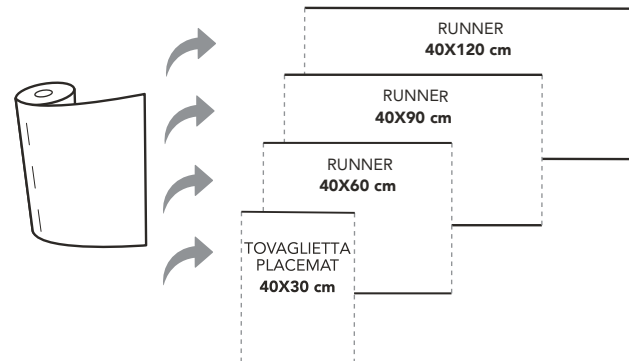

## SMART RUNNER

Colore / Colour	Codice / Code	Linea / Line	Descrizione / Description	Pezzi/Conf. / Pieces/Pack	Conf./Cart. / Packs/Cart.	Codice EAN / EAN Code
<b>RICE</b>						
1. Cuoio / Leather	88655400	Tablewear	Smart Runner 0,40x24 mt	1	4	8000664865542
	88472000	Tablewear	Quick Pocket 40x40	40	12	8000664847203
2. Roccia / Rock Grey	88655500	Tablewear	Smart Runner 0,40x24 mt	1	4	8000664865559
	88472100	Tablewear	Quick Pocket 40x40	40	12	8000664847210
3. Blu Cobalto / Cobalt Blue	88655300	Tablewear	Smart Runner 0,40x24 mt	1	4	8000664865535
	88471900	Tablewear	Quick Pocket 40x40	40	12	8000664847197